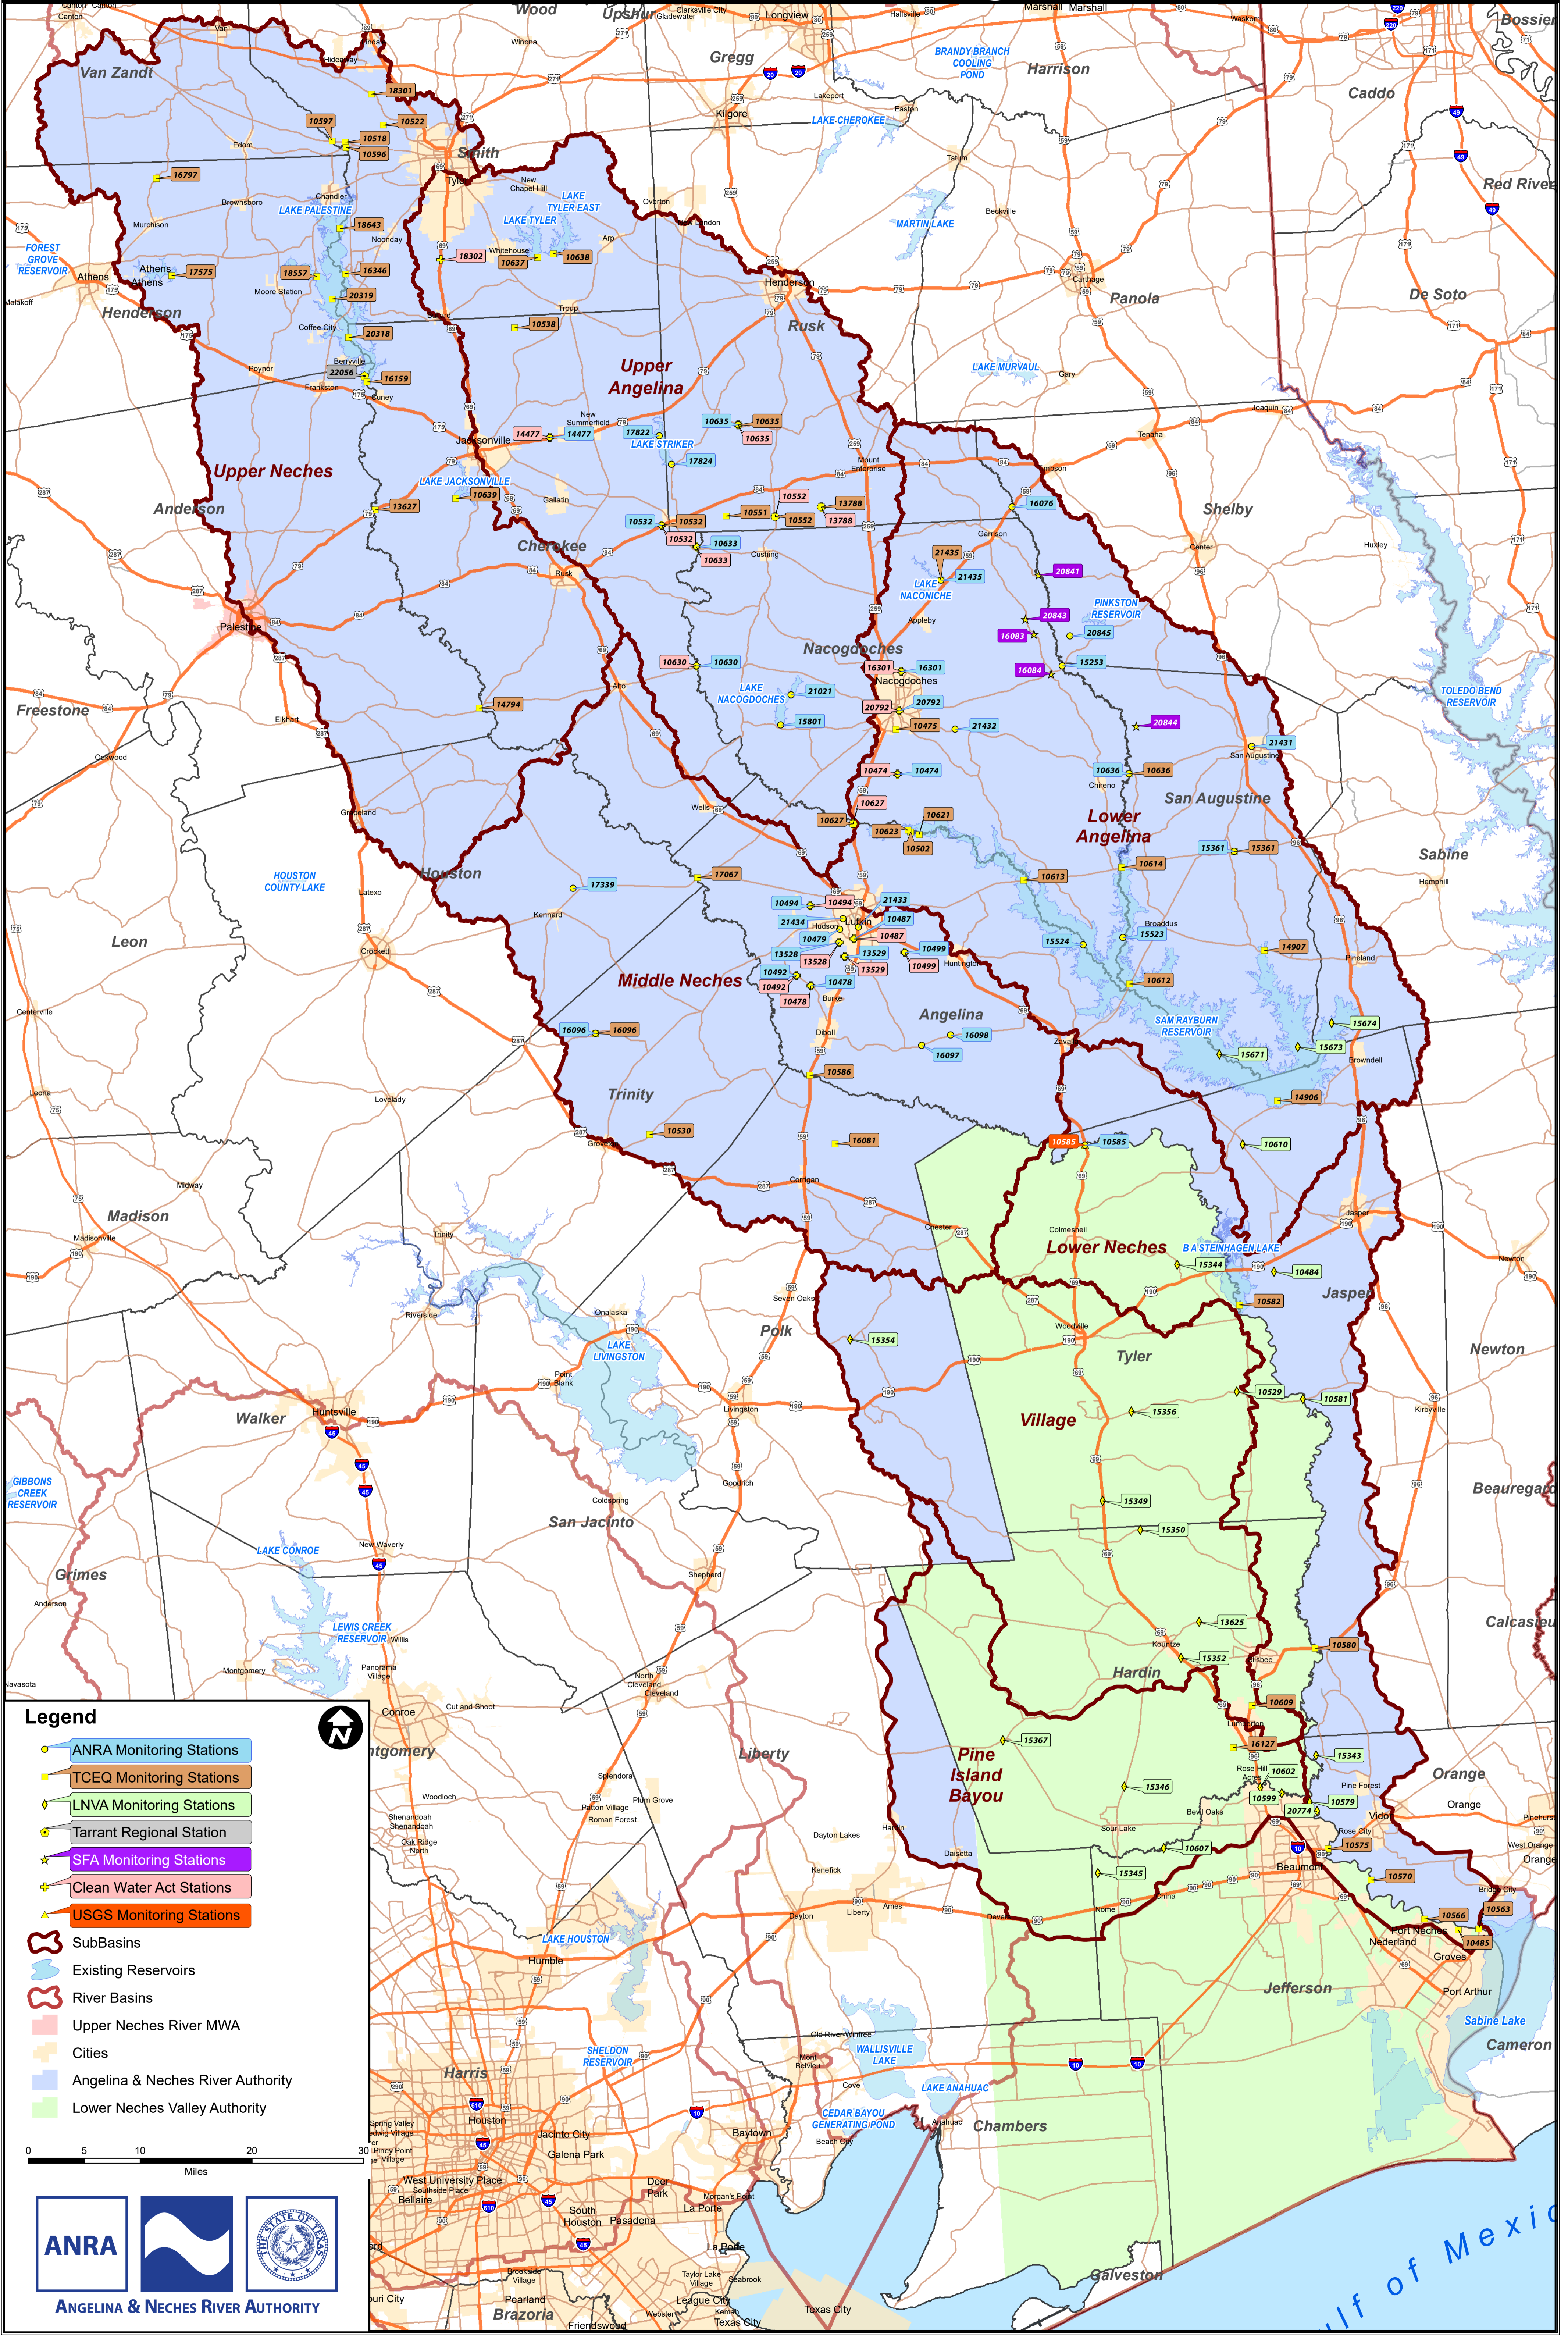

# Neches River Basin Monitoring Sites FY 2019

- Legend**
- ANRA Monitoring Stations
  - TCEQ Monitoring Stations
  - ◆ LNVA Monitoring Stations
  - Tarrant Regional Station
  - ★ SFA Monitoring Stations
  - Clean Water Act Stations
  - ▲ USGS Monitoring Stations
  - SubBasins
  - Existing Reservoirs
  - River Basins
  - Upper Neches River MWA
  - Cities
  - Angelina & Neches River Authority
  - Lower Neches Valley Authority

ulf of Mexico